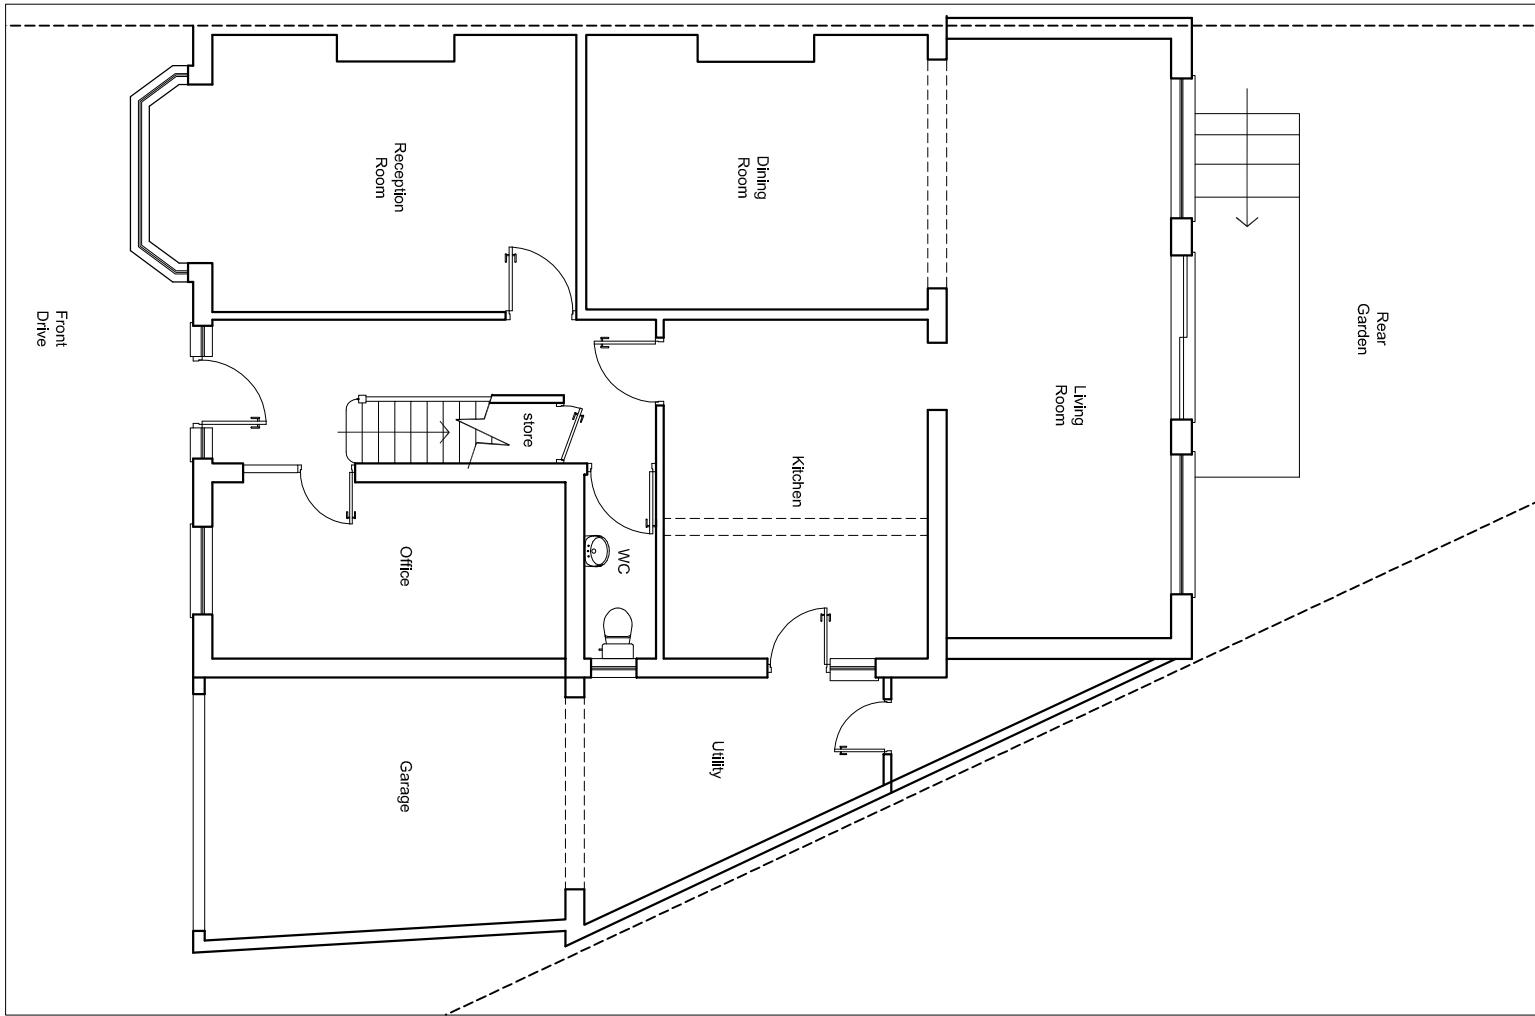

GROUND FLOOR PLAN 1:100

FIRST FLOOR PLAN 1:100

© Copyright 'Kudos Plan & Design Ltd' 2010

KUDOS
PLAN & DESIGN
 INFO@KUDOSPLANS.CO.UK
 TEL: 07904 585 920

EXISTING PLANS

Customer name & site address:

Works:

Loft Conversion Hip to Gable
 with Rear Dormer

Council:

Date:

Scale: 1:100

Dwg no.