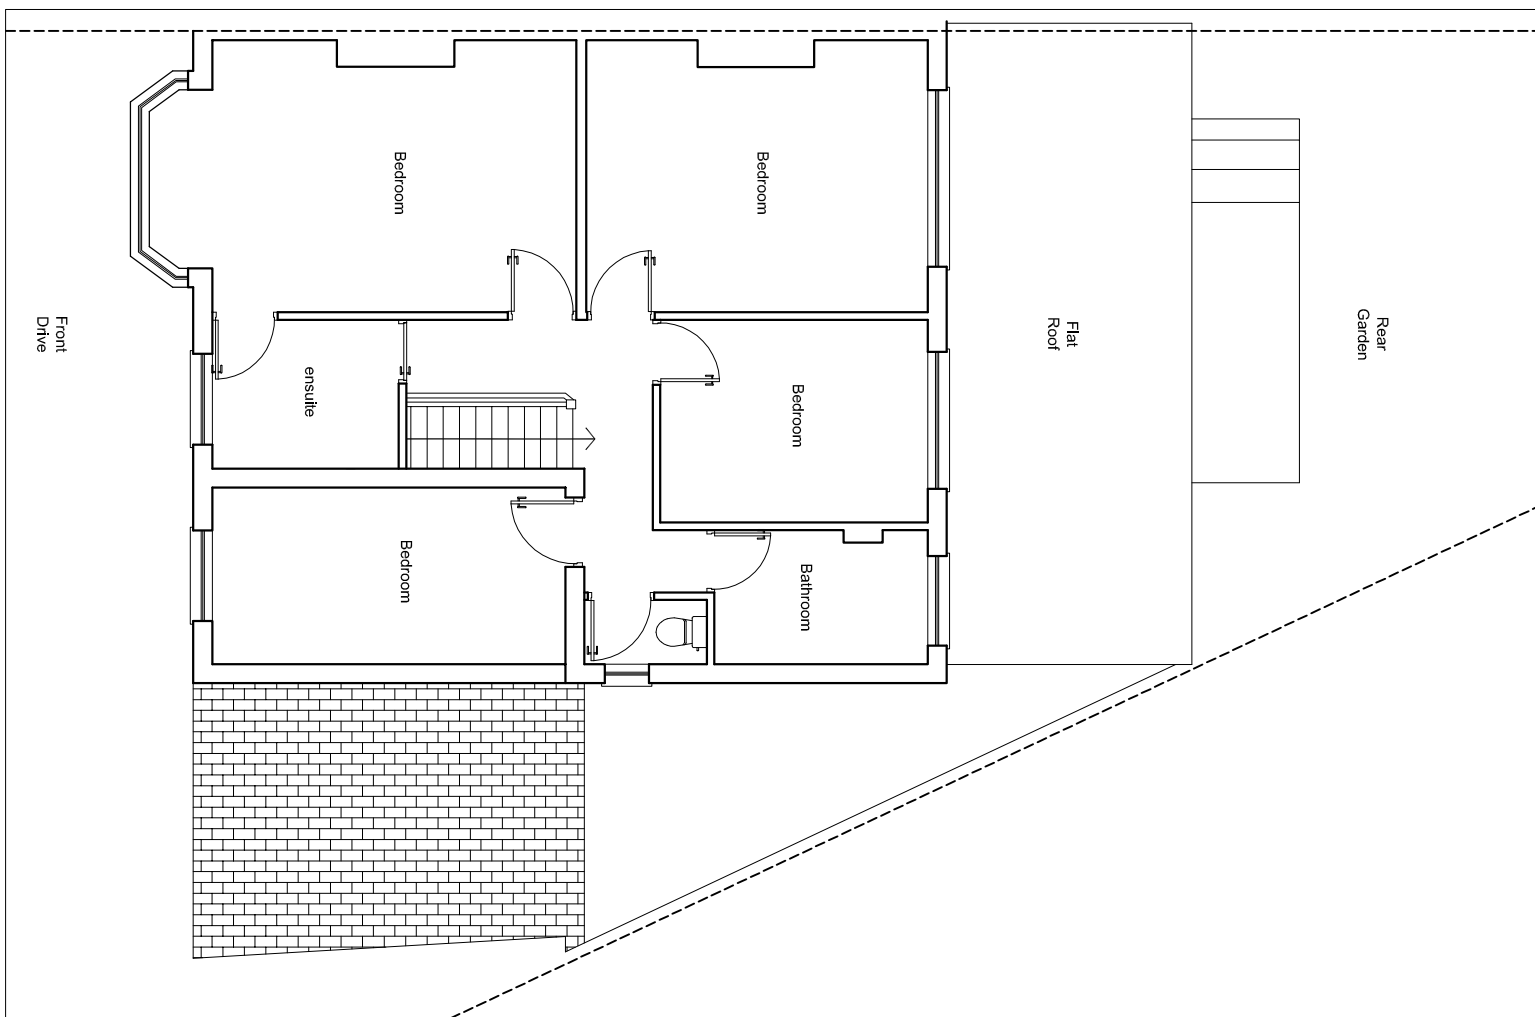

GROUND FLOOR PLAN 1:100

FIRST FLOOR PLAN 1:100

© Copyright 'Kudos Plan & Design Ltd' 2010

KUDOS
PLAN & DESIGN
 INFO@KUDOSPLANS.CO.UK
 TEL: 07904 585 920

EXISTING PLANS

Customer name & site address:

Works:

Loft Conversion Hip to Gable
 with Rear Dormer

Council:

Date:

Scale: 1:100

Dwg no.