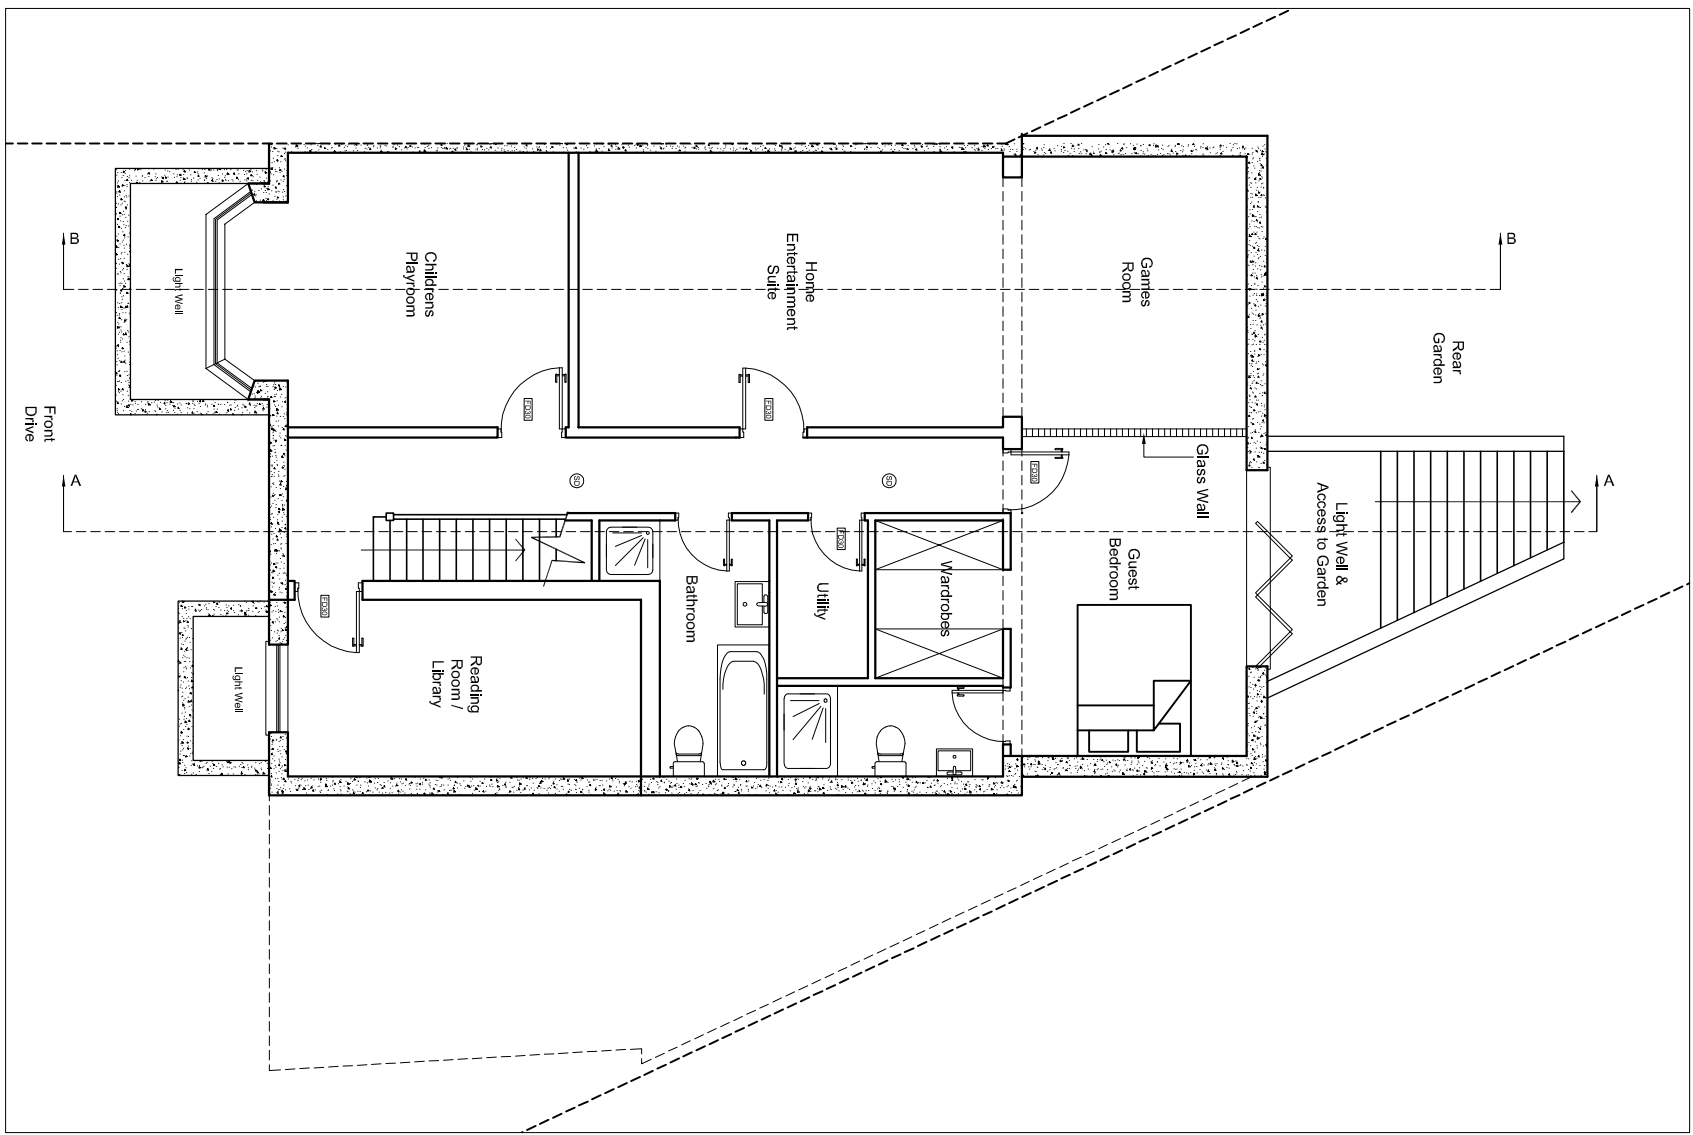

BASEMENT FLOOR PLAN 1:100

GROUND FLOOR PLAN 1:100

© Copyright 'Kudos Plan & Design Ltd' 2010

**KUDOS**  
**PLAN & DESIGN**  
 INFO@KUDOSPLANS.CO.UK  
 TEL: 07904 585 920

**PROPOSED GROUND & BASEMENT PLAN**

Customer name & site address:

Works:

Creation of new Basement

Council:

Date:

Scale: 1:100

Dwg no.