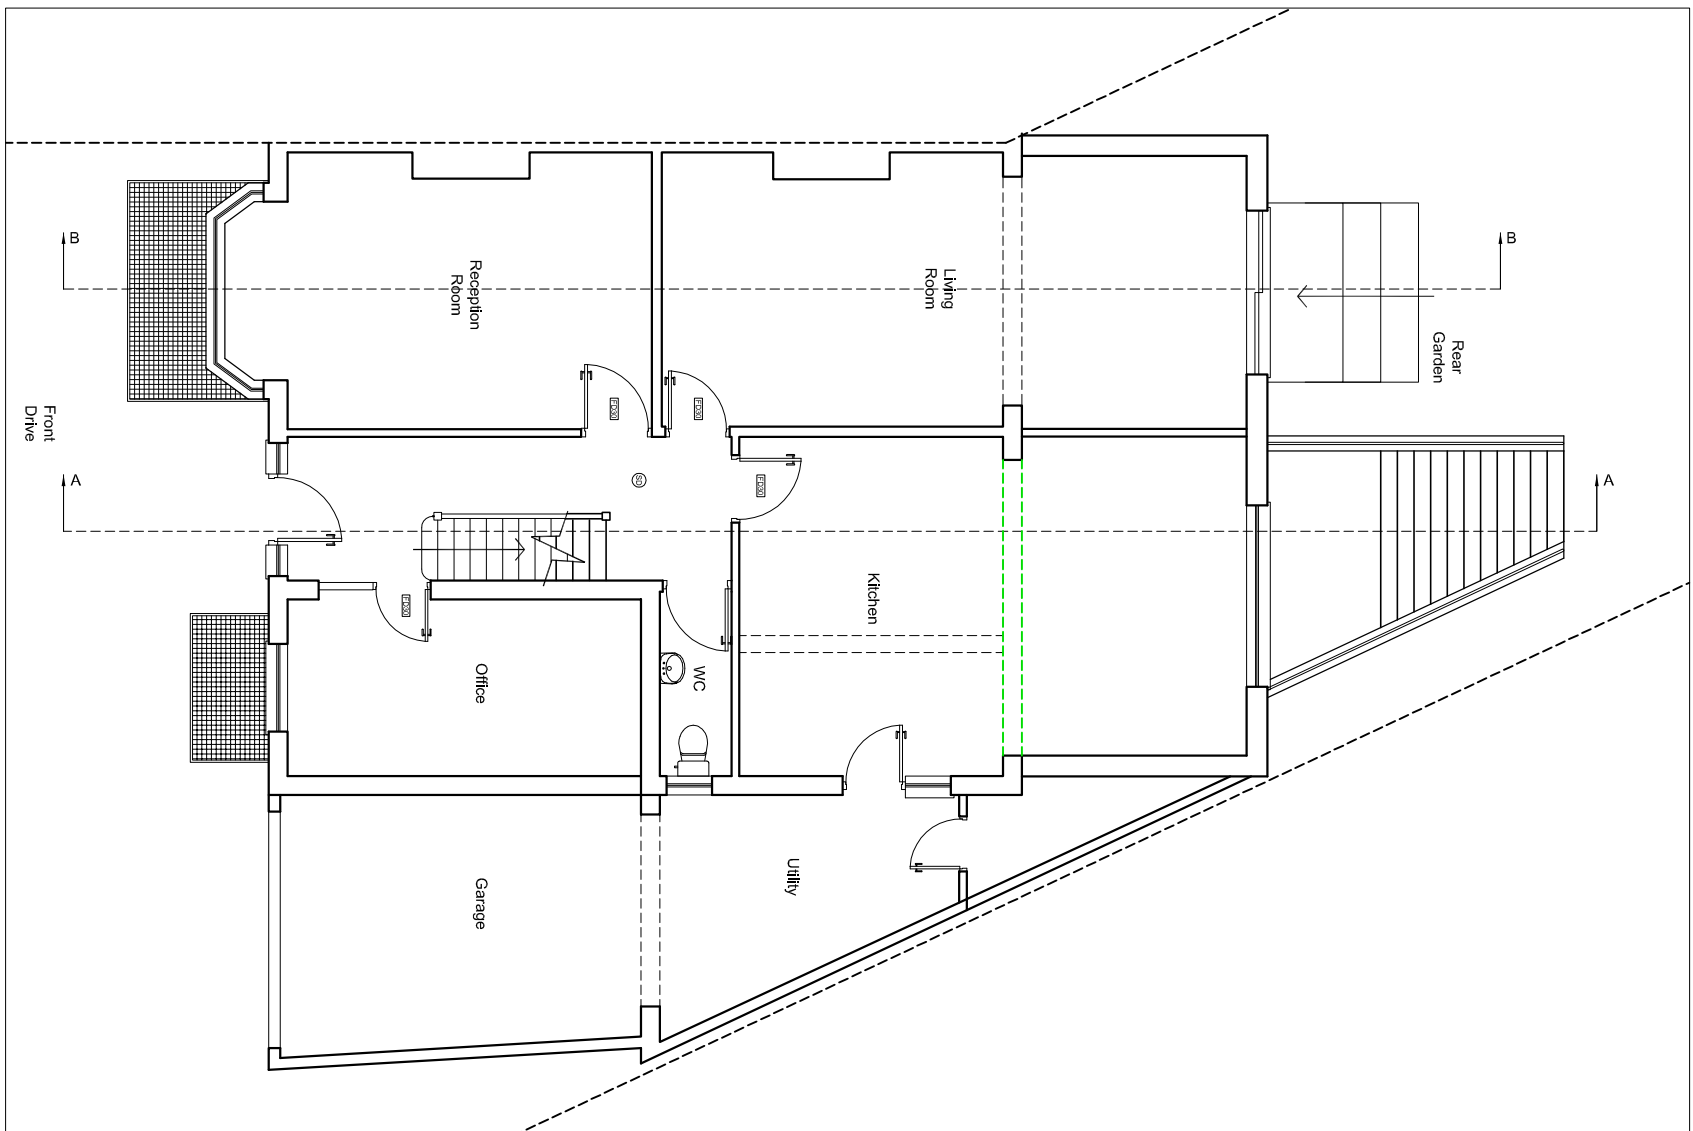

BASEMENT FLOOR PLAN 1:100

GROUND FLOOR PLAN 1:100

© Copyright 'Kudos Plan & Design Ltd' 2010

**KUDOS**  
**PLAN & DESIGN**  
 INFO@KUDOSPLANS.CO.UK  
 TEL: 07904 585 920

**PROPOSED GROUND & BASEMENT PLAN**

Customer name & site address:

Works:

Creation of new Basement

Council:

Date:

Scale: 1:100

Dwg no.