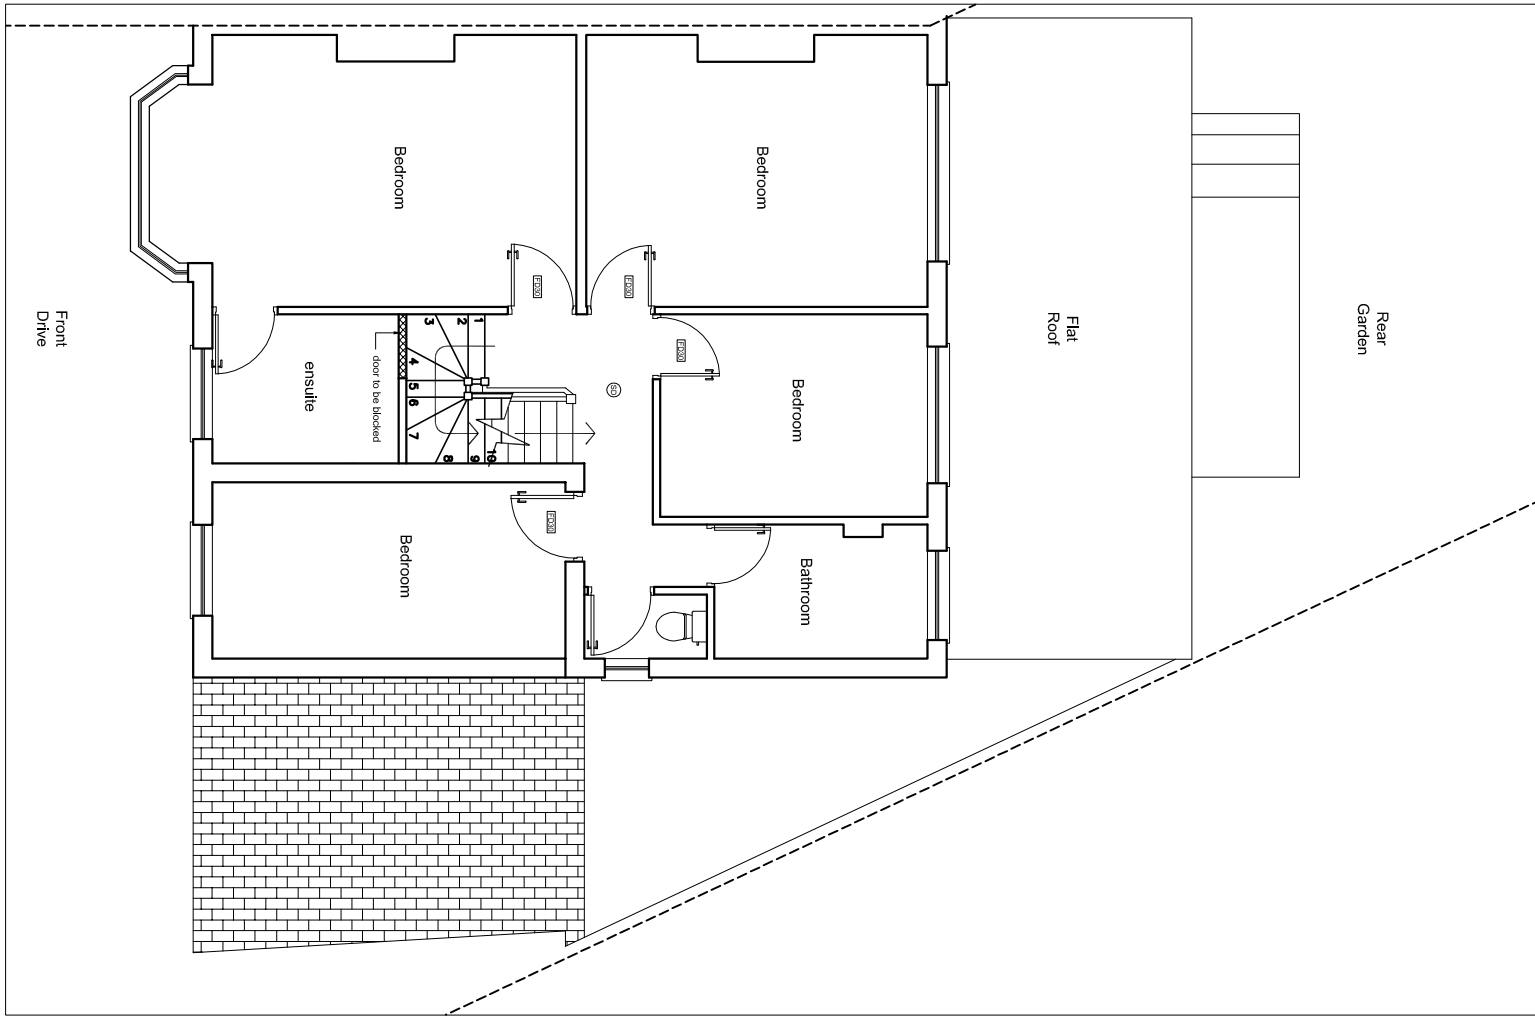

FIRST FLOOR PLAN 1:100

LOFT PLAN 1:100

© Copyright 'Kudos Plan & Design Ltd' 2010

KUDOS
 PLAN & DESIGN
INFO@KUDOSPLANS.CO.UK
TEL: 07904 585 920

PROPOSED PLANS

Customer name & site address:

Works:

**Loft Conversion Hip to Gable
with Rear Dormer**

Council:

Date:

Scale: 1:100

Dwg no.