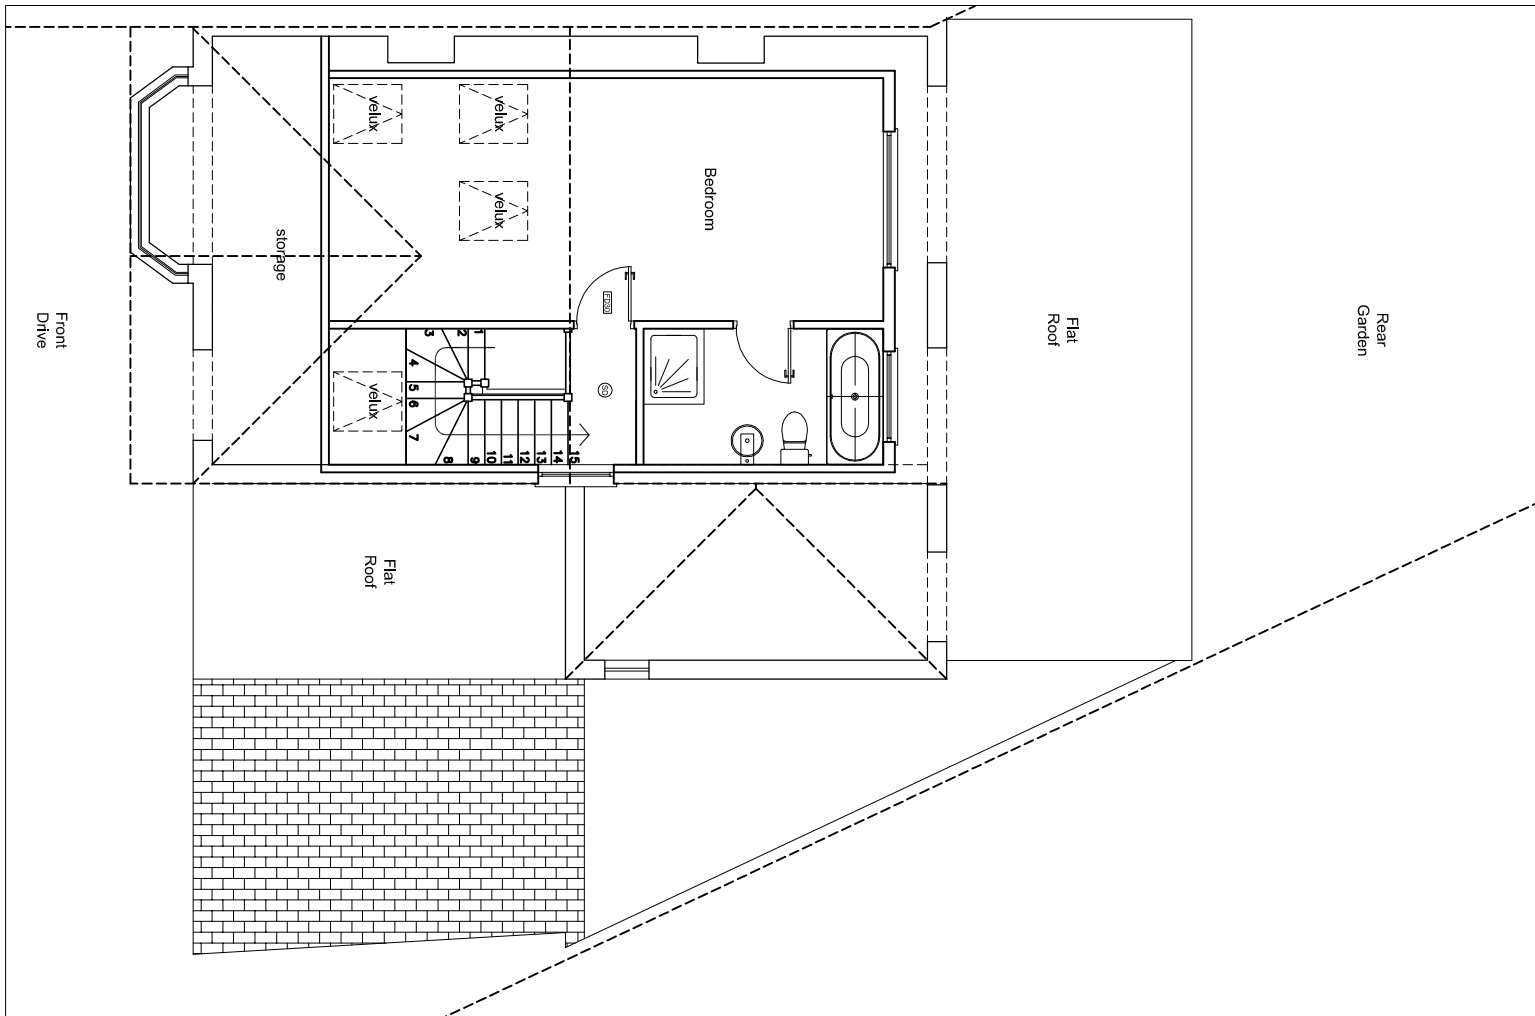

FIRST FLOOR PLAN 1:100

LOFT PLAN 1:100

© Copyright 'Kudos Plan & Design Ltd' 2010

KUDOS
 PLAN & DESIGN
INFO@KUDOSPLANS.CO.UK
TEL: 07904 585 920

PROPOSED PLANS

Customer name & site address:

Works:

**Loft Conversion Hip to Gable
with Rear Dormer**

Council:

Date:

Scale: 1:100

Dwg no.