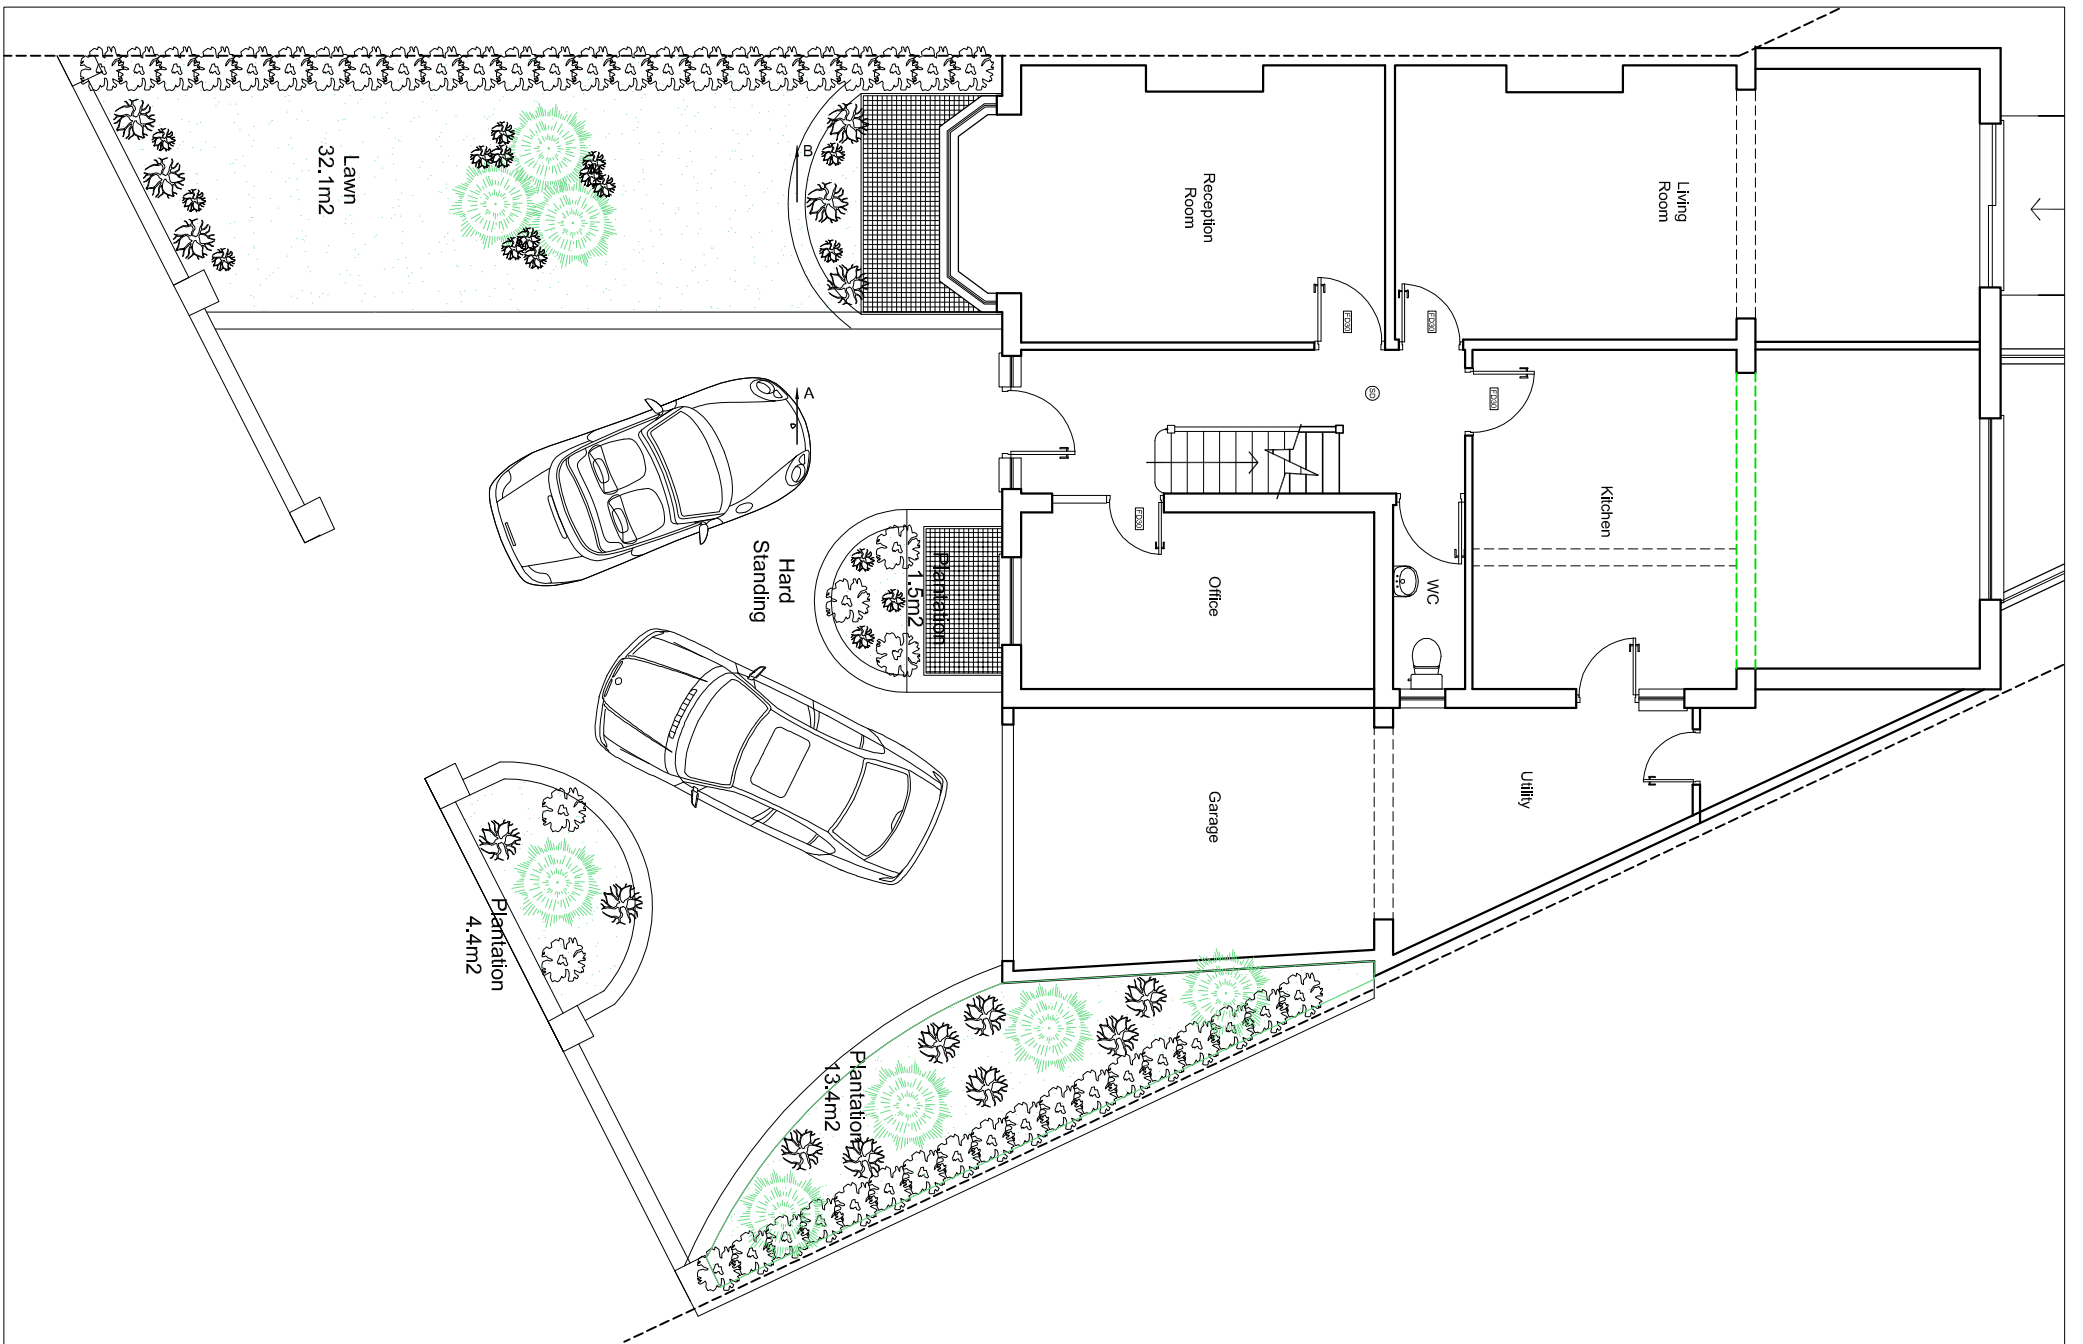

EXISTING FRONT GARDEN 1:100

PROPOSED FRONT GARDEN 1:100

© Copyright 'Kudos Plan & Design Ltd' 2010

KUDOS
PLAN & DESIGN
 INFO@KUDOSPLANS.CO.UK
 TEL: 07904 585 920

EXISTING & PROPOSED FRONT GARDEN

Customer name & site address:

Works:

Landscaping to Front Garden

Council:

Date:

Scale: 1:100

Dwg no.