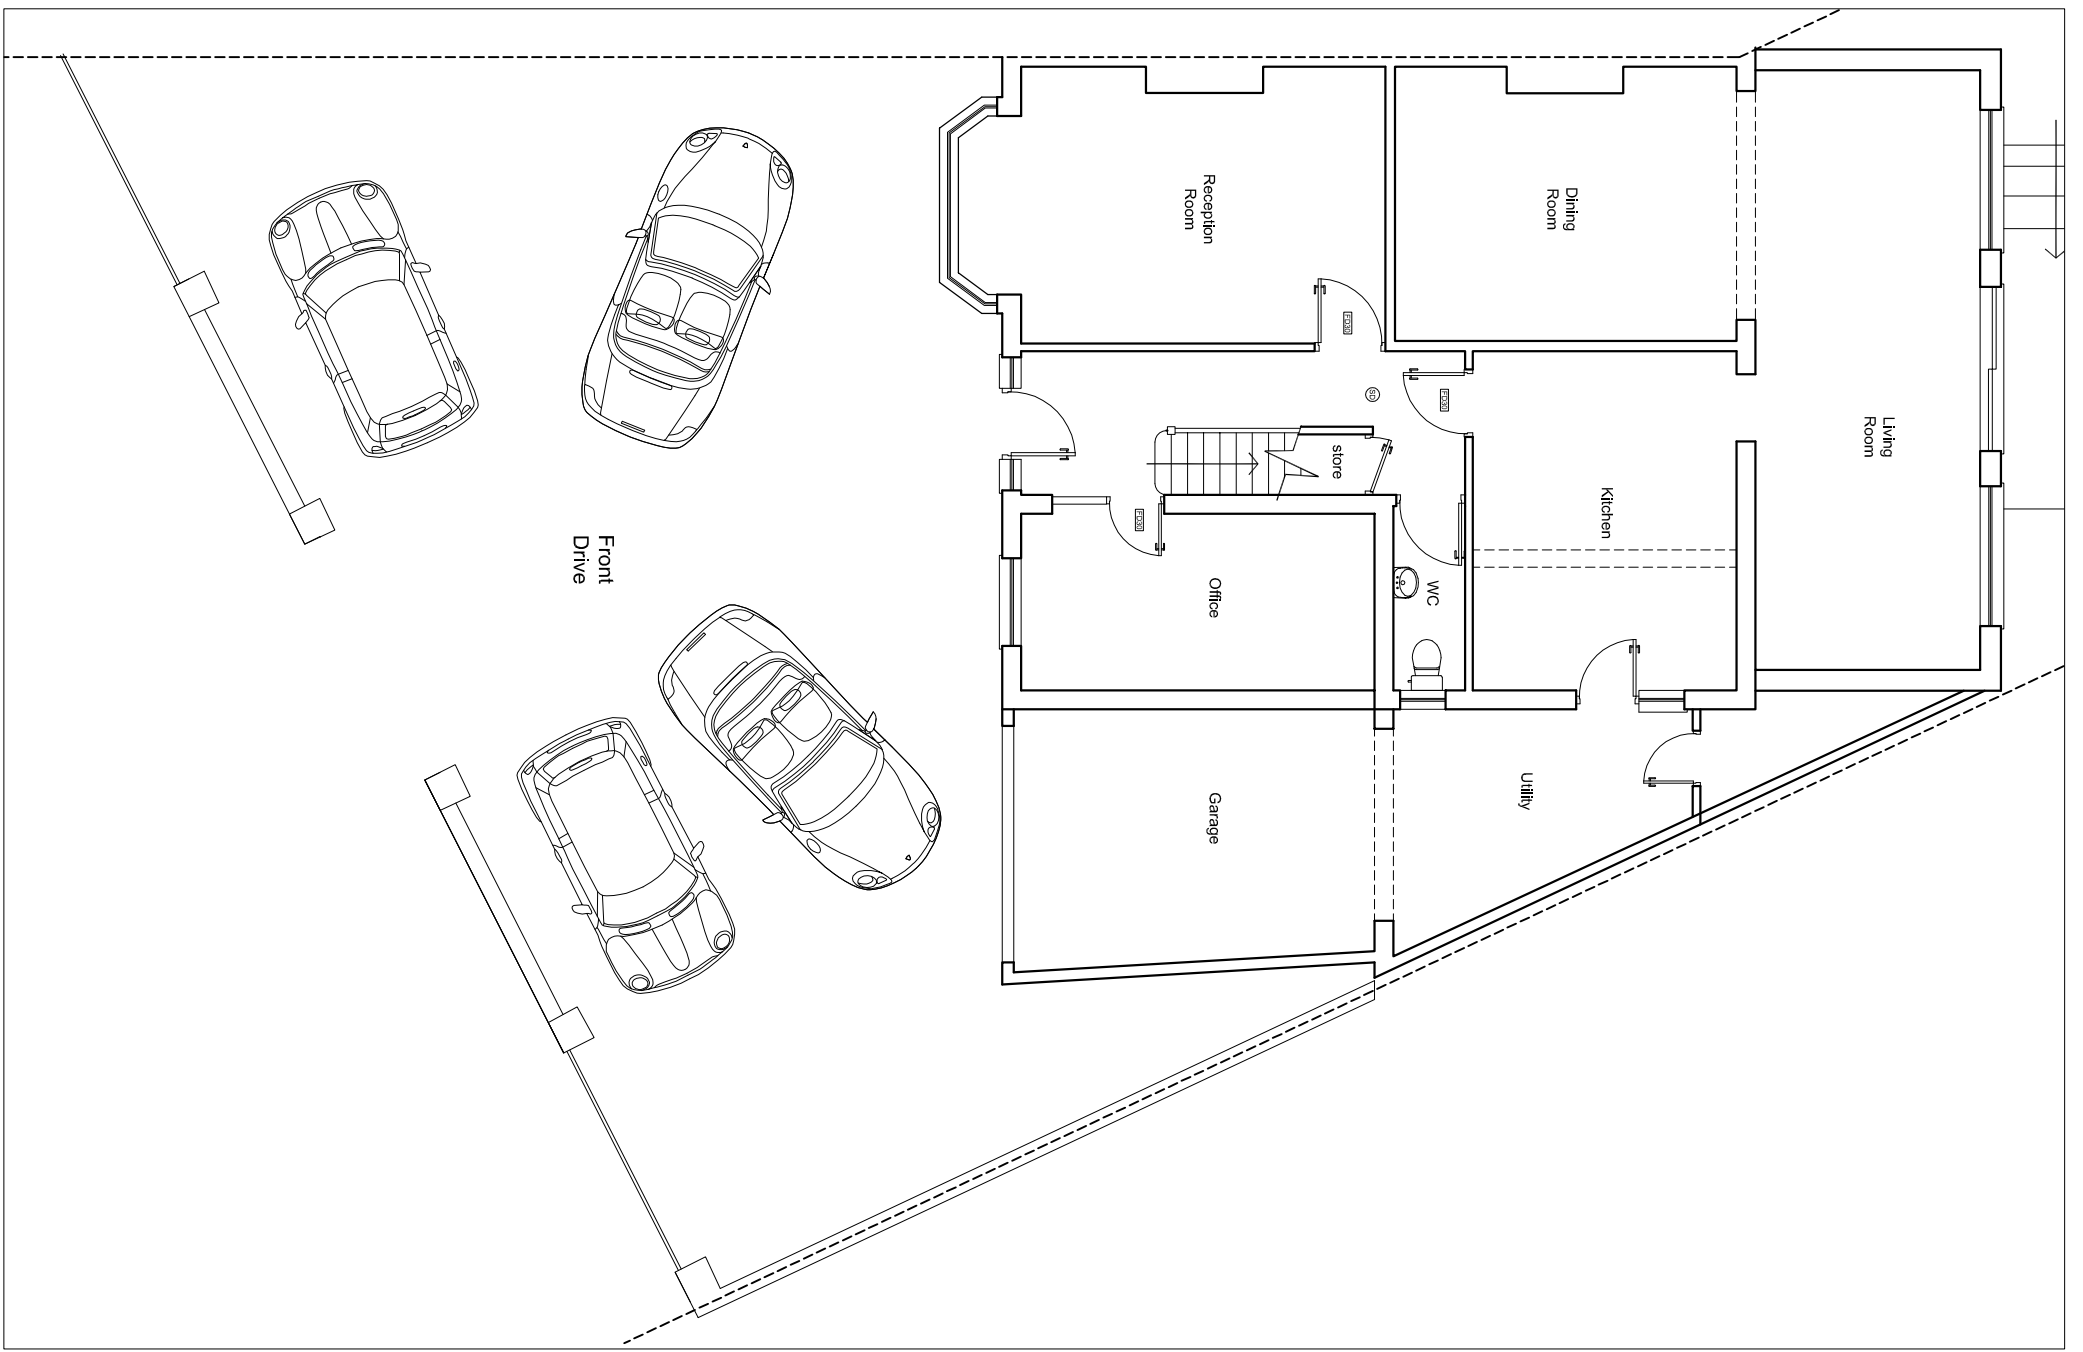

EXISTING FRONT GARDEN 1:100

PROPOSED FRONT GARDEN 1:100

© Copyright 'Kudos Plan & Design Ltd' 2010

KUDOS
PLAN & DESIGN
 INFO@KUDOSPLANS.CO.UK
 TEL: 07904 585 920

EXISTING & PROPOSED FRONT GARDEN

Customer name & site address:

Works:

Landscaping to Front Garden

Council:

Date:

Scale: 1:100

Dwg no.