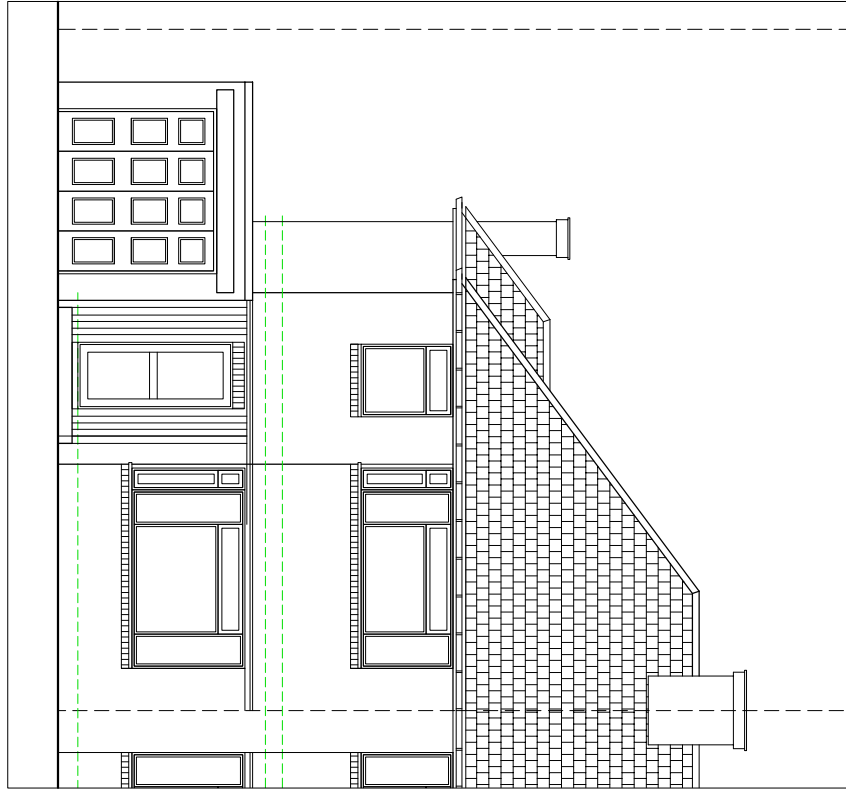

SIDE ELEVATION

FRONT ELEVATION

REAR ELEVATION

© Copyright 'Kudos Plan & Design Ltd' 2010

KUDOS
PLAN & DESIGN
 INFO@KUDOSPLANS.CO.UK
 TEL: 07904 585 920

EXISTING ELEVATIONS

Customer name & site address:

Works:
Ground & First Floor Side & Rear
Extensions plus Loft Conversion

Council:
Date:
Scale: 1:100
Dwg no.