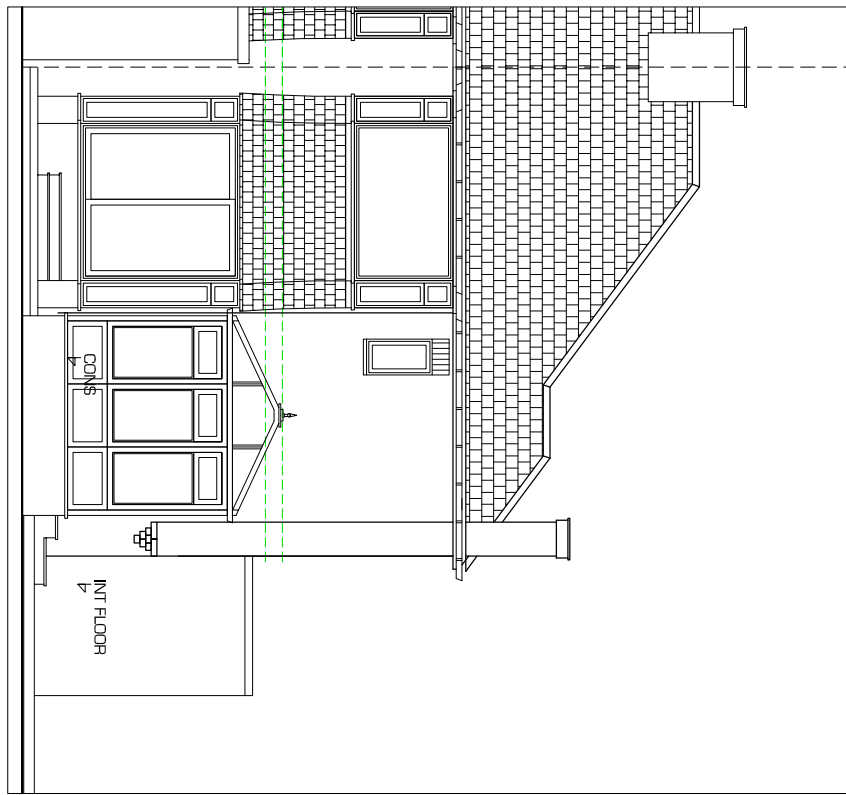

SIDE ELEVATION

FRONT ELEVATION

REAR ELEVATION

© Copyright 'Kudos Plan & Design Ltd' 2010

KUDOS
PLAN & DESIGN
 INFO@KUDOSPLANS.CO.UK
 TEL: 07904 585 920

EXISTING ELEVATIONS

Customer name & site address:

Works:
Ground & First Floor Side & Rear
Extensions plus Loft Conversion

Council:
Date:
Scale: 1:100
Dwg no.