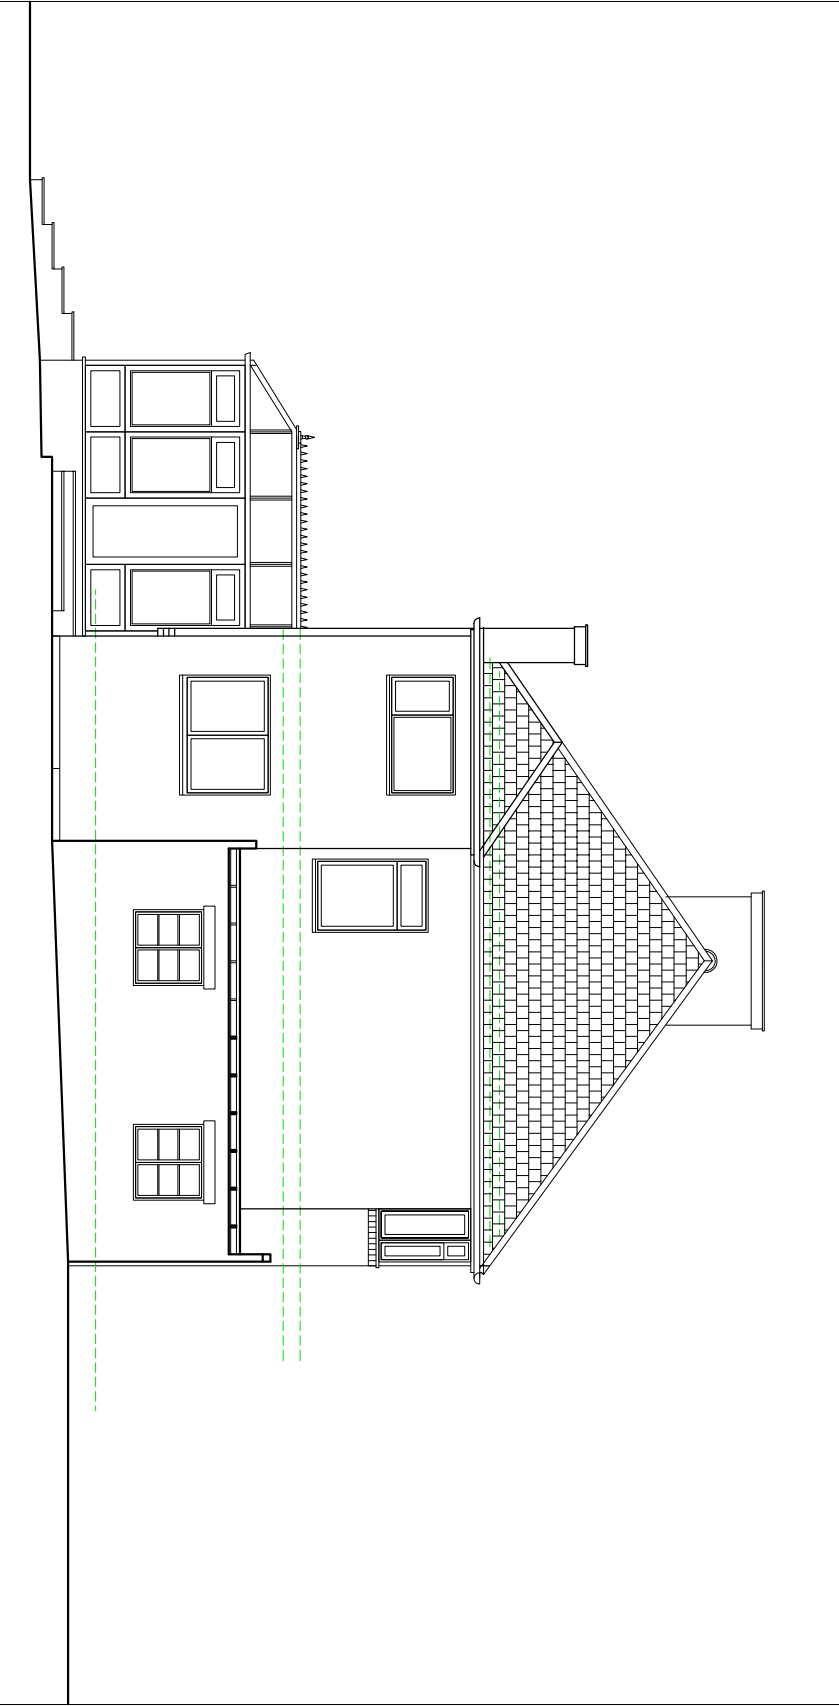

SIDE ELEVATION

FRONT ELEVATION

REAR ELEVATION

© Copyright 'Kudos Plan & Design Ltd' 2010

KUDOS
PLAN & DESIGN
 INFO@KUDOSPLANS.CO.UK
 TEL: 07904 585 920

EXISTING ELEVATIONS

Customer name & site address:

Works:
Ground & First Floor Side & Rear
Extensions plus Loft Conversion

Council:
Date:
Scale: 1:100
Dwg no.