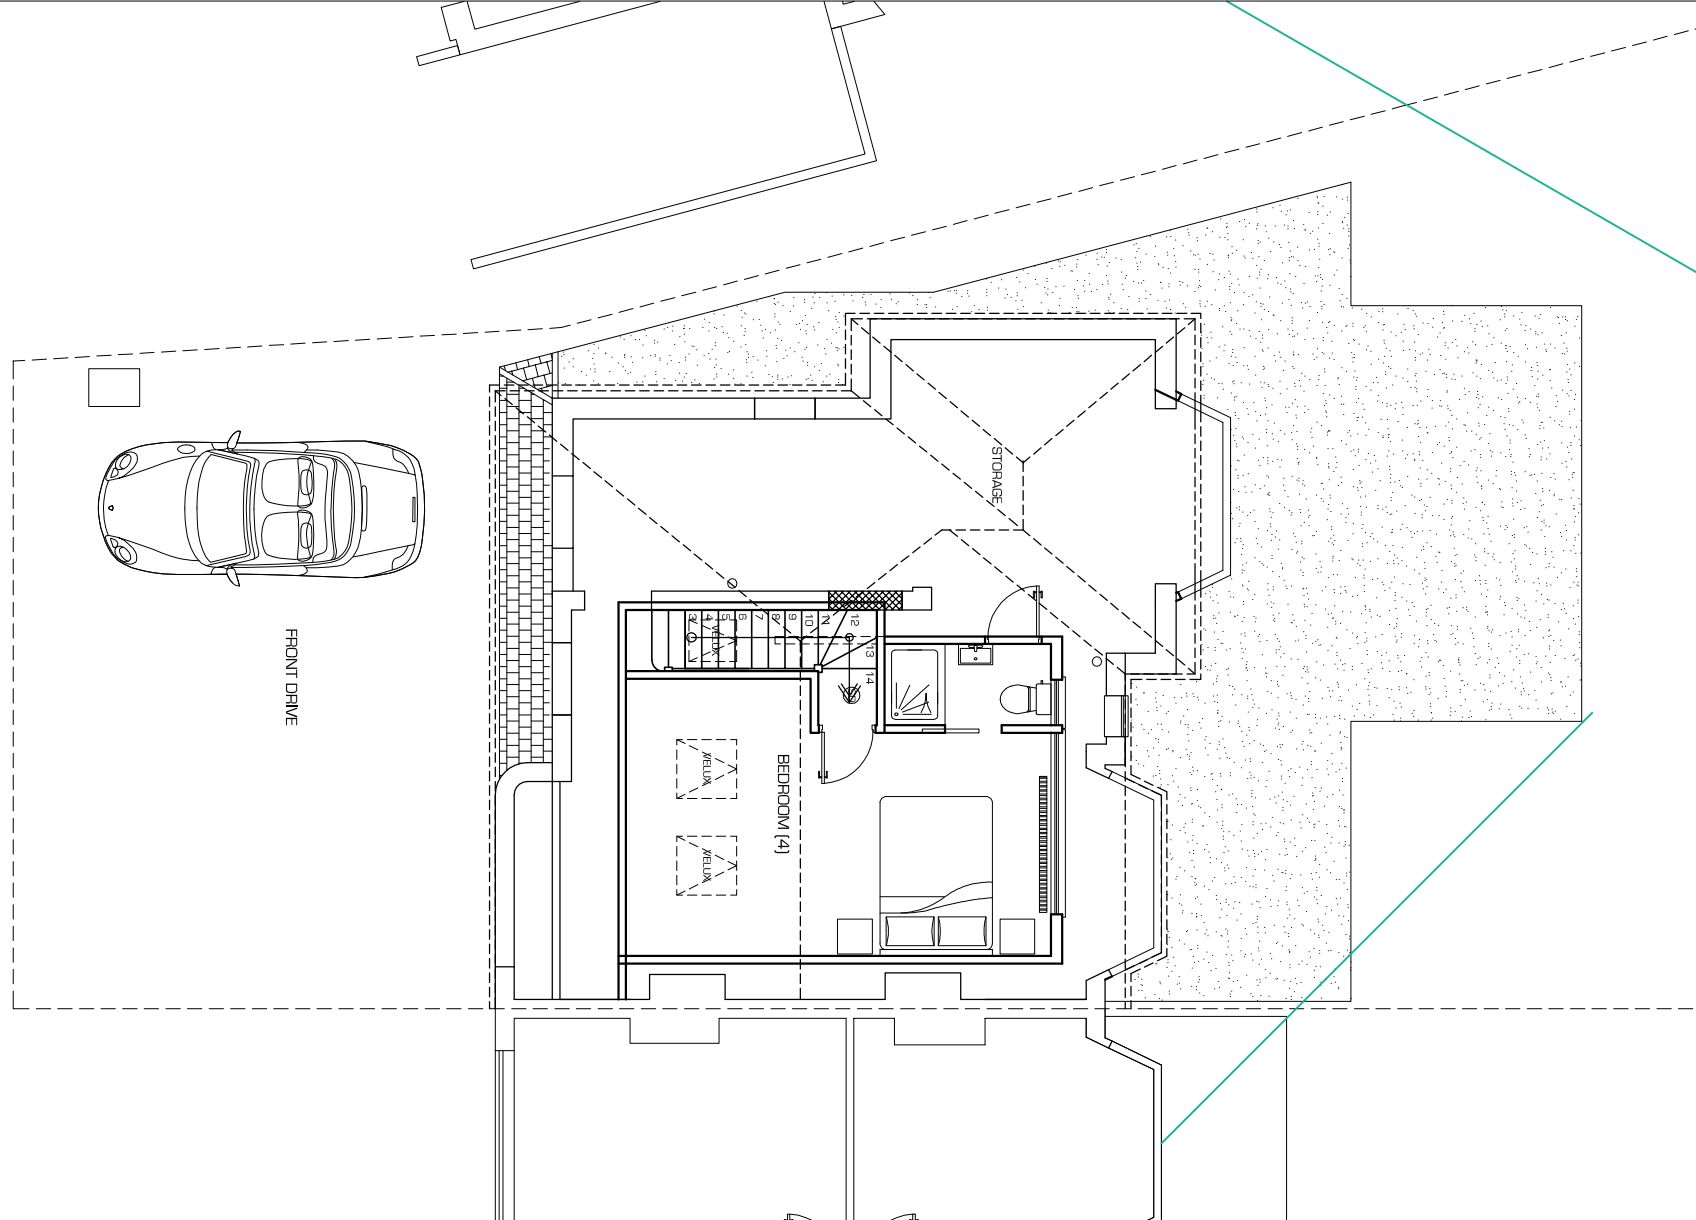

PROPOSED LOFT PLAN

PROPOSED ROOF PLAN

© Copyright 'Kudos Plan & Design Ltd' 2010

**KUDOS**  
**PLAN & DESIGN**  
 INFO@KUDOSPLANS.CO.UK  
 TEL: 07904 585 920

PROPOSED FLOOR PLANS

Customer name & site address:

Works:

Ground & First Floor Side & Rear Extensions plus Loft Conversion

Council:

Date:

Scale: 1:100

Dwg no.