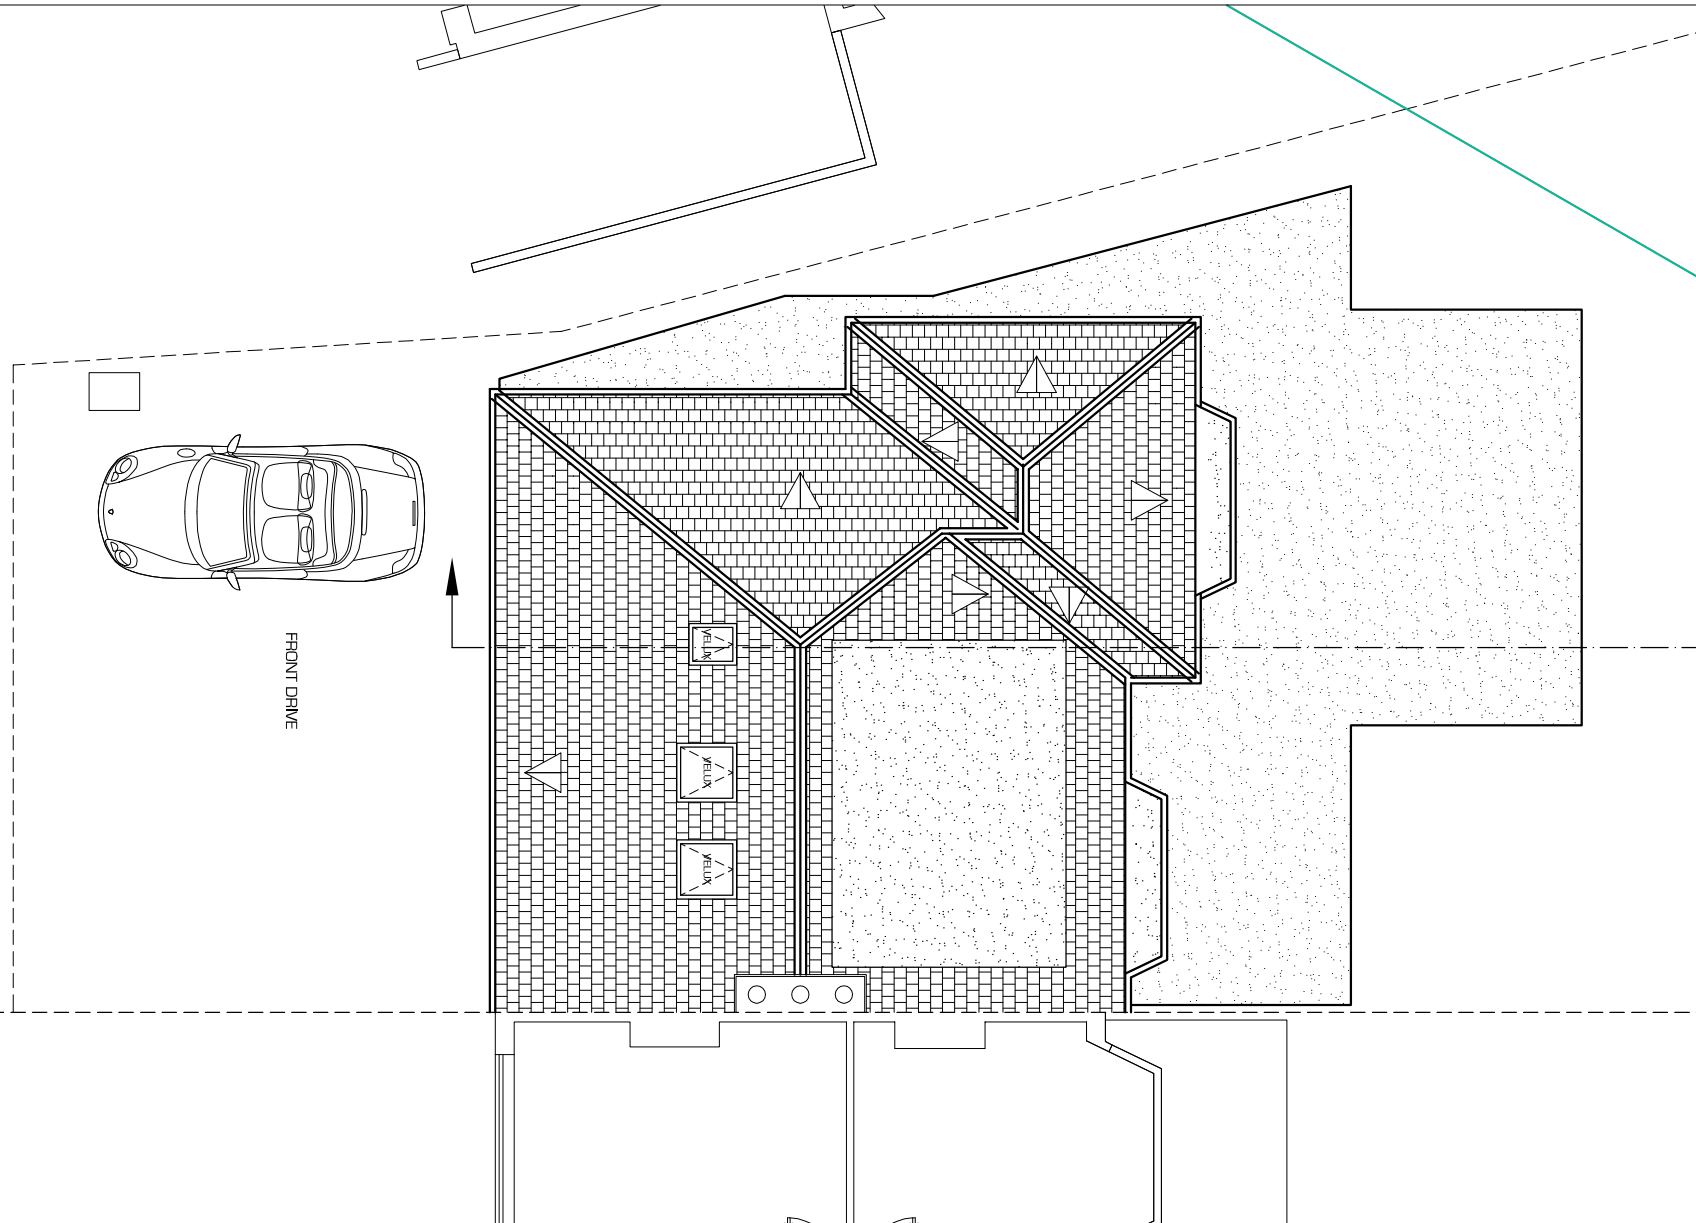

PROPOSED LOFT PLAN

PROPOSED ROOF PLAN

© Copyright 'Kudos Plan & Design Ltd' 2010

**KUDOS**  
**PLAN & DESIGN**  
 INFO@KUDOSPLANS.CO.UK  
 TEL: 07904 585 920

PROPOSED FLOOR PLANS

Customer name & site address:

Works:

Ground & First Floor Side & Rear Extensions plus Loft Conversion

Council:

Date:

Scale: 1:100

Dwg no.