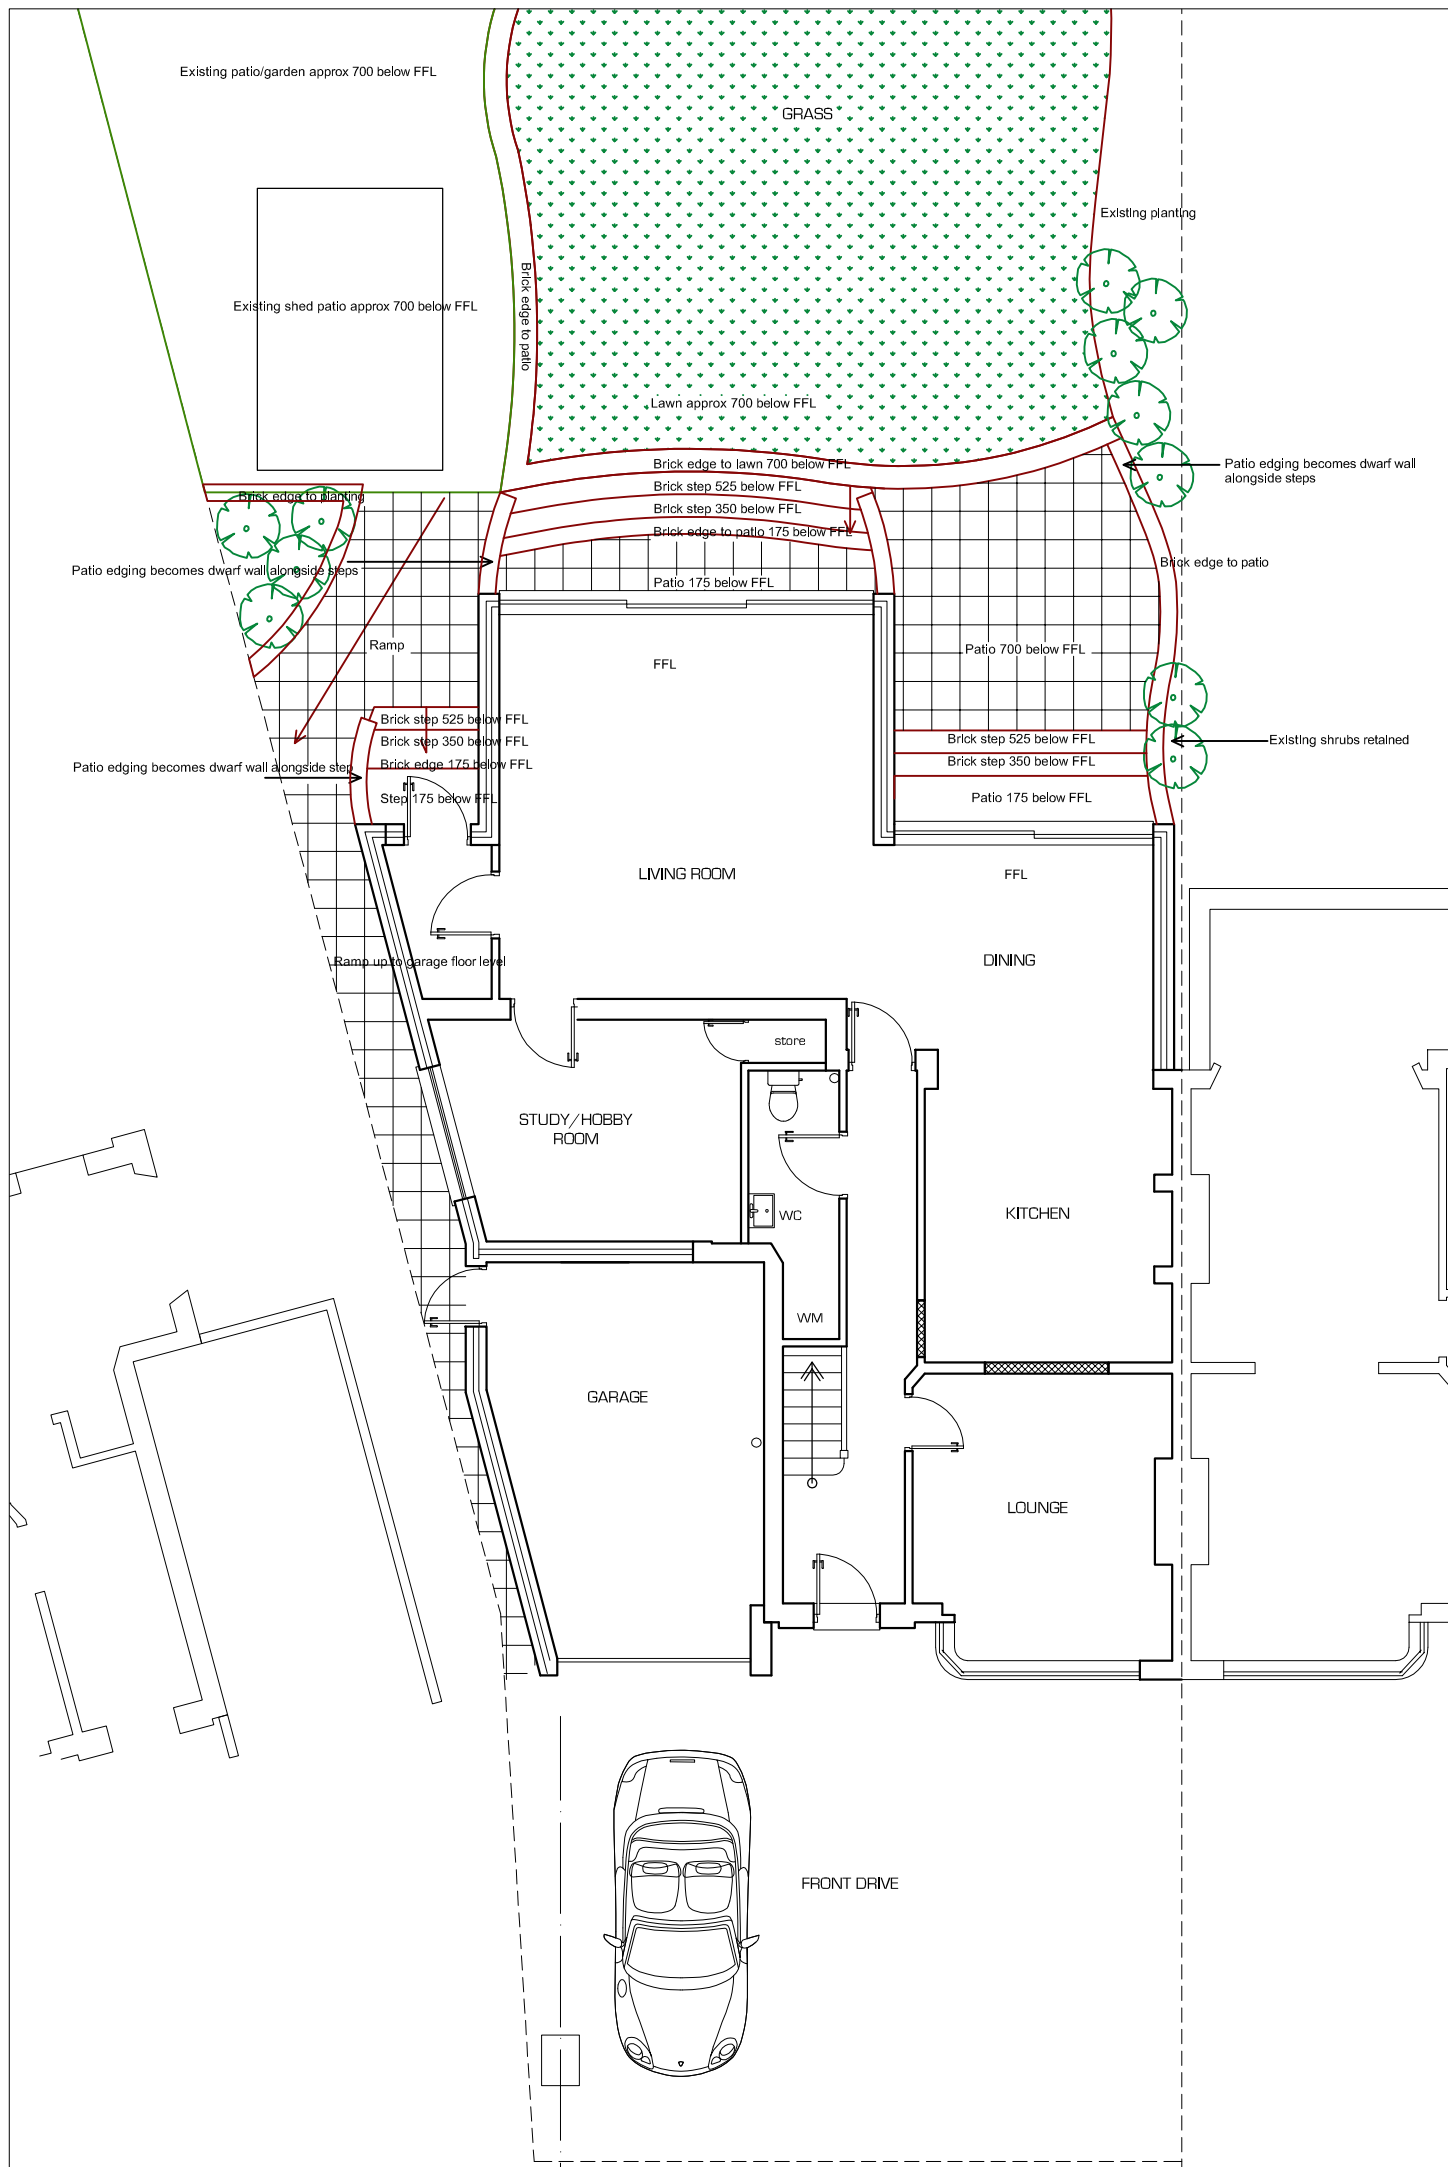

PROPOSED PLAN - REAR GARDEN PATIO AREA

© Copyright 'Kudos Plan & Design Ltd' 2010

**KUDOS**  
**PLAN & DESIGN**  
 INFO@KUDOSPLANS.CO.UK  
 TEL: 07904 585 920

**PROPOSED PLAN  
 REAR GARDEN PATIO**

Customer name & site address: \_\_\_\_\_ Works: \_\_\_\_\_

Council: \_\_\_\_\_  
 Date: \_\_\_\_\_  
 Scale: 1:100  
 Dwg no. \_\_\_\_\_