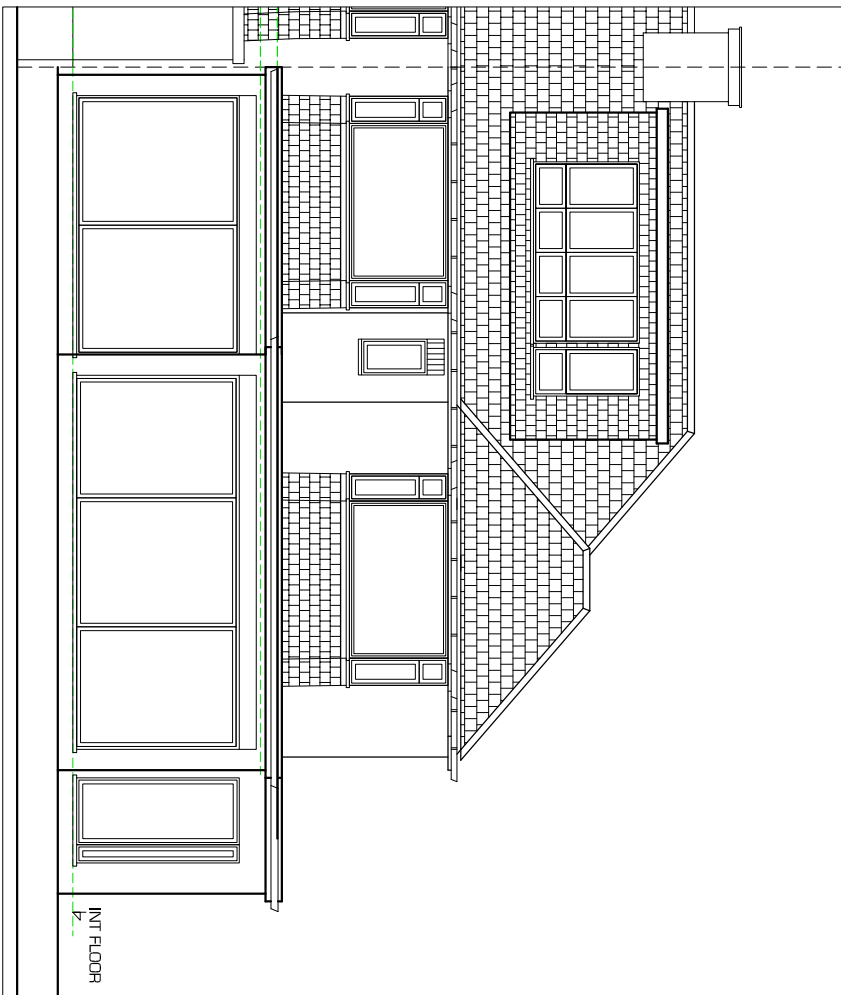

SIDE ELEVATION

FRONT ELEVATION

REAR ELEVATION

© Copyright 'Kudos Plan & Design Ltd' 2010

KUDOS
PLAN & DESIGN
 INFO@KUDOSPLANS.CO.UK
 TEL: 07904 585 920

PROPOSED ELEVATIONS

Customer name & site address: _____

Works:
 Ground & First Floor Side & Rear
 Extensions plus Loft Conversion

Council: _____

Date: _____

Scale: 1:100

Dwg no. _____